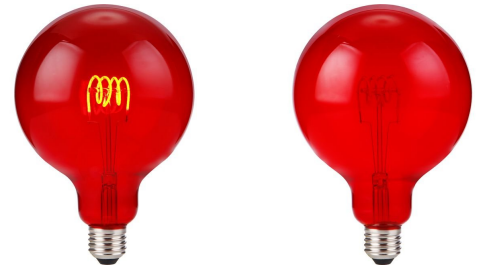

LX023912502

LED E27 Filament Flex TR Globe
G125x180mm 230V 60Lm 4W 360° AC Red
Dimmable

**Decorative, Flex Globe Coloured
Premium**

General		Energy	
Socket	E27	Operating voltage	230 V
Bulb shape	G125	Volt	220..240 V
Width	125.00 mm	Frequency	50..60 Hz
Depth	125.00 mm	Watt	4 W
Height	180.00 mm	Current type	AC
Finish	Clear	Power factor	0.85
Colour	Red	Energy consumption	4 W
Body material	Glass	LED	
Lifespan	25000 hours	Filament LED	Yes
Switches	15000	LED type	Flex
Beam angle	360 °	Dimm type	Trailing and leading edge
Dimmable	Yes	Number of leds / sticks	1
Degree of protection	IP20	Stick length	250 mm
Net weight	0.095 kg	Stick mounting	Spiral Transversal
Warranty	2 years	Colour consistency SDCM	SDCM6
Light		Dim to warm	No
Stable lumen	60 lm	Adjustable beam angle	No
Color Rendering Index (CRI)	58	Ordering details	
		LX023912502	Quantity pc(s)
		Single package	1
		Outer carton	20
			EAN
			8718739069688
			28718739069682