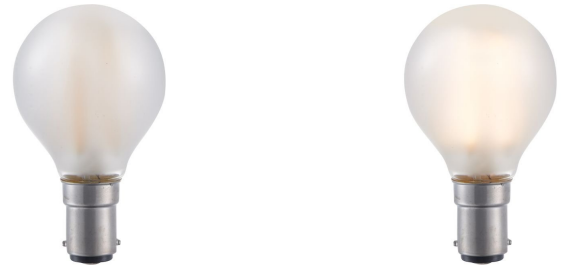

LF024031501

LED Ba15d Filament Ball G45x75mm 230V
140Lm 1.5W 2500K 925 360° AC Frosted
Dimmable

Decorative, Ball Ba15d Premium

General	
Eprel registration no	831889
Socket	Ba15d
Bulb shape	G45
Width	45.00 mm
Depth	45.00 mm
Height	75.00 mm
Finish	Frosted
Colour	Colourless
Body material	Glass
Lifespan	25000 hours
Switches	50000
Beam angle	360 °
Dimmable	Yes
Degree of protection	IP20
Net weight	0.017 kg
Warranty	2 years

Energy	
Operating voltage	230 V
Volt	220..240 V
Frequency	50..60 Hz
Watt	1.5 W
Current type	AC
Power factor	0.8
Energy efficiency class	F
Energy consumption	2 W
Lamp efficacy	93.33

LED	
Filament LED	Yes
LED type	Ceramic
Dimm type	Trailing and leading edge
Number of leds / sticks	2
Stick length	38 mm
Stick mounting	Twisted
Colour consistency SDCM	SDCM6
Dim to warm	No
Adjustable beam angle	No