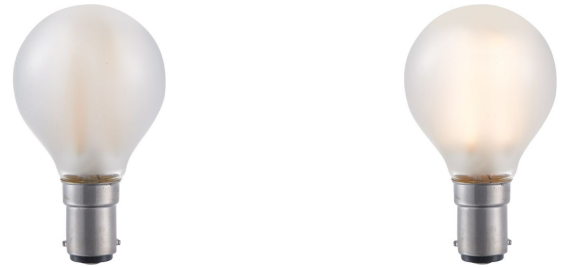

LF024031501

LED Ba15d Filament Ball G45x75mm 230V
140Lm 1.5W 2500K 925 360° AC Frosted
Dimmable

Decorative, Ball Ba15d Premium

General	
Eprel registration no	831889
Socket	Ba15d
Bulb shape	G45
Width	45.00 mm
Depth	45.00 mm
Height	75.00 mm
Finish	Frosted
Colour	Colourless
Body material	Glass
Lifespan	25000 hours
Switches	50000
Beam angle	360 °
Dimmable	Yes
Degree of protection	IP20
Net weight	0.017 kg
Warranty	2 years

Energy	
Operating voltage	230 V
Volt	220..240 V
Frequency	50..60 Hz
Watt	1.5 W
Current type	AC
Power factor	0.8
Energy efficiency class	F
Energy consumption	2 W
Lamp efficacy	93.33

LED	
Filament LED	Yes
LED type	Ceramic
Dimm type	Trailing and leading edge
Number of leds / sticks	2
Stick length	38 mm
Stick mounting	Twisted
Colour consistency SDCM	SDCM6
Dim to warm	No
Adjustable beam angle	No