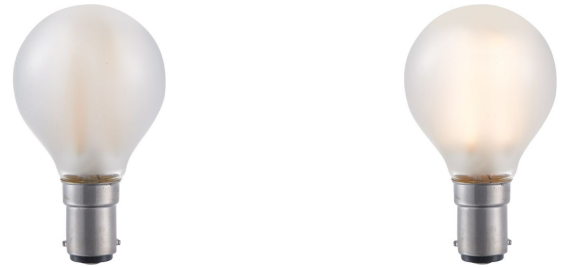

**LF024031501**

LED Ba15d Filament Ball G45x75mm 230V  
140Lm 1.5W 2500K 925 360° AC Frosted  
Dimmable

**Decorative, Ball Ba15d Premium**

General	
Eprel registration no	831889
Socket	Ba15d
Bulb shape	G45
Width	45.00 mm
Depth	45.00 mm
Height	75.00 mm
Finish	Frosted
Colour	Colourless
Body material	Glass
Lifespan	25000 hours
Switches	50000
Beam angle	360 °
Dimmable	Yes
Degree of protection	IP20
Net weight	0.017 kg
Warranty	2 years

Energy	
Operating voltage	230 V
Volt	220..240 V
Frequency	50..60 Hz
Watt	1.5 W
Current type	AC
Power factor	0.8
Energy efficiency class	F
Energy consumption	2 W
Lamp efficacy	93.33

LED	
Filament LED	Yes
LED type	Ceramic
Dimm type	Trailing and leading edge
Number of leds / sticks	2
Stick length	38 mm
Stick mounting	Twisted
Colour consistency SDCM	SDCM6
Dim to warm	No
Adjustable beam angle	No