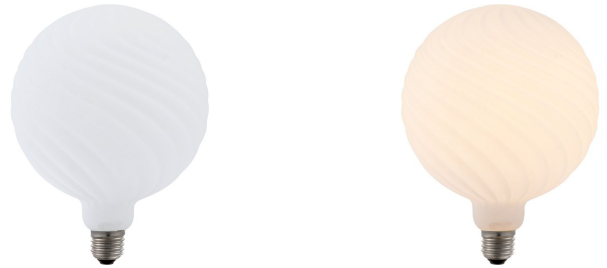

LF023800888

LED E27 Filament XXL V150 180x190mm
230V 550Lm 6W 2500K 925 360° AC Matt
White Dimmable

Decorative, Matt White Premium

General	
Eprel registration no	831661
Socket	E27
Bulb shape	V150
Width	150.00 mm
Depth	150.00 mm
Height	190.00 mm
Finish	Frosted
Colour	White
Body material	Glass
Lifespan	25000 hours
Switches	50000
Beam angle	360 °
Dimmable	Yes
Degree of protection	IP20
Net weight	0.260 kg
Warranty	2 years

Energy	
Operating voltage	230 V
Volt	220..240 V
Frequency	50..60 Hz
Watt	6 W
Current type	AC
Power factor	0.85
Energy efficiency class	F
Energy consumption	6 W
Lamp efficacy	91.67

LED	
Filament LED	Yes
LED type	Ceramic
Dimm type	Trailing and leading edge
Number of leds / sticks	8
Stick length	38 mm
Stick mounting	BIG Nest
Colour consistency SDCM	SDCM6
Dim to warm	No
Adjustable beam angle	No

Light	
Kelvin	2500 K
Colour temp nr	925
Stable lumen	550 lm
Color Rendering Index (CRI)	93

Ordering details		
LF023800888	Quantity pc(s)	EAN
Single package	1	8718739060807
Outer carton	4	28718739060801