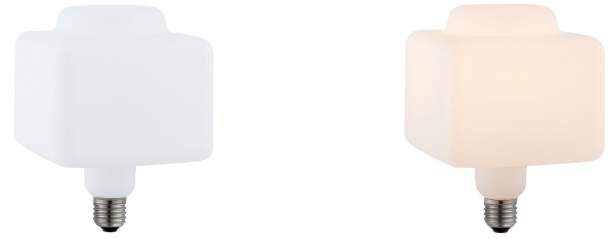

**LF023800788**

LED E27 Filament XXL TS125 125x173mm  
230V 550Lm 6W 2500K 925 360° AC Matt  
White Dimmable

**Decorative, Matt White Premium**

General		Energy		
Eprel registration no	831660	Operating voltage	230 V	
Socket	E27	Volt	220..240 V	
Bulb shape	TS125	Frequency	50..60 Hz	
Width	125.00 mm	Watt	6 W	
Depth	125.00 mm	Current type	AC	
Height	173.00 mm	Power factor	0.85	
Finish	Frosted	Energy efficiency class	F	
Colour	White	Energy consumption	6 W	
Body material	Glass	Lamp efficacy	91.67	
Lifespan	25000 hours	<b>LED</b>		
Switches	50000	Filament LED	Yes	
Beam angle	360 °	LED type	Ceramic	
Dimmable	Yes	Dimm type	Trailing and leading edge	
Degree of protection	IP20	Number of leds / sticks	8	
Net weight	0.262 kg	Stick length	38 mm	
Warranty	2 years	Stick mounting	BIG Nest	
<b>Light</b>		Colour consistency SDCM	SDCM6	
Kelvin	2500 K	Dim to warm	No	
Colour temp nr	925	Adjustable beam angle	No	
Stable lumen	550 lm	<b>Ordering details</b>		
Color Rendering Index (CRI)	93	LF023800788	Quantity pc(s)	EAN
		Single package	1	8718739060791
		Outer carton	12	28718739060795