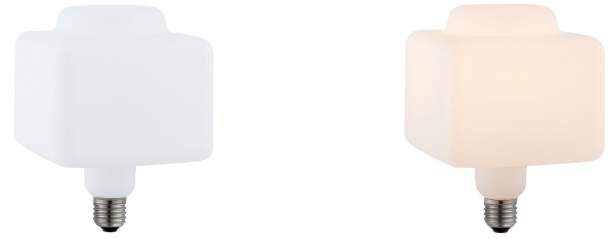

LF023800788

LED E27 Filament XXL TS125 125x173mm
230V 550lm 6W 2500K 925 360° AC Matt
White Dimmable

Decorative, Matt White Premium

General	
Eprel registration no	831660
Socket	E27
Bulb shape	TS125
Width	125.00 mm
Depth	125.00 mm
Height	173.00 mm
Finish	Frosted
Colour	White
Body material	Glass
Lifespan	25000 hours
Switches	50000
Beam angle	360 °
Dimmable	Yes
Degree of protection	IP20
Net weight	0.262 kg
Warranty	2 years

Energy	
Operating voltage	230 V
Volt	220..240 V
Frequency	50..60 Hz
Watt	6 W
Current type	AC
Power factor	0.85
Energy efficiency class	F
Energy consumption	6 W
Lamp efficacy	91.67

LED	
Filament LED	Yes
LED type	Ceramic
Dimm type	Trailing and leading edge
Number of leds / sticks	8
Stick length	38 mm
Stick mounting	BIG Nest
Colour consistency SDCM	SDCM6
Dim to warm	No
Adjustable beam angle	No