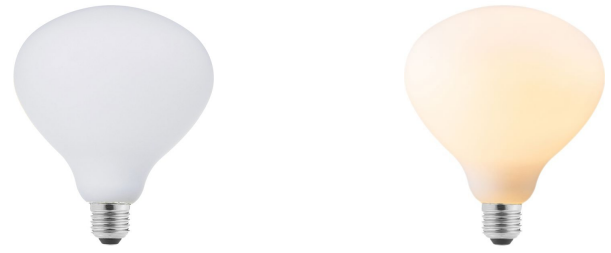

LF023800588

LED E27 Filament XXL R125x150mm 230V
550Lm 6W 2500K 925 360° AC Matt White
Dimmable

Decorative, Matt White Premium

General	
Eprel registration no	831657
Socket	E27
Bulb shape	R125
Width	125.00 mm
Depth	125.00 mm
Height	150.00 mm
Finish	Frosted
Colour	White
Body material	Glass
Lifespan	25000 hours
Switches	50000
Beam angle	360 °
Dimmable	Yes
Degree of protection	IP20
Net weight	0.138 kg
Warranty	2 years

Energy	
Operating voltage	230 V
Volt	220..240 V
Frequency	50..60 Hz
Watt	6 W
Current type	AC
Power factor	0.85
Energy efficiency class	F
Energy consumption	6 W
Lamp efficacy	91.67

LED	
Filament LED	Yes
LED type	Ceramic
Dimm type	Trailing and leading edge
Number of leds / sticks	8
Stick length	38 mm
Stick mounting	BIG Nest
Colour consistency SDCM	SDCM6
Dim to warm	No
Adjustable beam angle	No