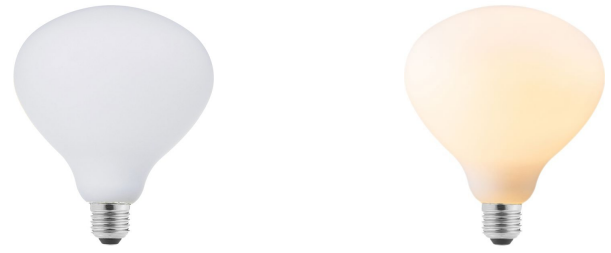

**LF023800588**

LED E27 Filament XXL R125x150mm 230V  
550Lm 6W 2500K 925 360° AC Matt White  
Dimmable

**Decorative, Matt White Premium**

General	
Eprel registration no	831657
Socket	E27
Bulb shape	R125
Width	125.00 mm
Depth	125.00 mm
Height	150.00 mm
Finish	Frosted
Colour	White
Body material	Glass
Lifespan	25000 hours
Switches	50000
Beam angle	360 °
Dimmable	Yes
Degree of protection	IP20
Net weight	0.138 kg
Warranty	2 years

Energy	
Operating voltage	230 V
Volt	220..240 V
Frequency	50..60 Hz
Watt	6 W
Current type	AC
Power factor	0.85
Energy efficiency class	F
Energy consumption	6 W
Lamp efficacy	91.67

LED	
Filament LED	Yes
LED type	Ceramic
Dimm type	Trailing and leading edge
Number of leds / sticks	8
Stick length	38 mm
Stick mounting	BIG Nest
Colour consistency SDCM	SDCM6
Dim to warm	No
Adjustable beam angle	No