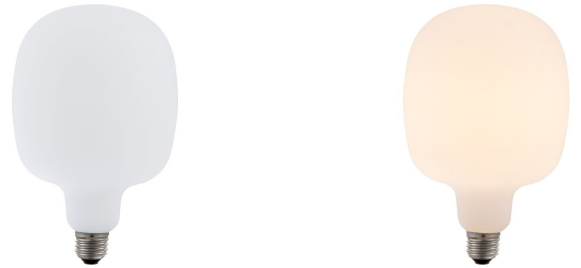

LF023800288

LED E27 Filament XXL T0120x198mm 230V
550Lm 6W 2500K 925 360° AC Matt White
Dimmable

Decorative, Matt White Premium

General	
Eprel registration no	831652
Socket	E27
Bulb shape	T0120
Width	120.00 mm
Depth	120.00 mm
Height	198.00 mm
Finish	Frosted
Colour	White
Body material	Glass
Lifespan	25000 hours
Switches	50000
Beam angle	360 °
Dimmable	Yes
Degree of protection	IP20
Net weight	0.172 kg
Warranty	2 years

Energy	
Operating voltage	230 V
Volt	220..240 V
Frequency	50..60 Hz
Watt	6 W
Current type	AC
Power factor	0.85
Energy efficiency class	F
Energy consumption	6 W
Lamp efficacy	91.67

LED	
Filament LED	Yes
LED type	Ceramic
Dimm type	Trailing and leading edge
Number of leds / sticks	8
Stick length	38 mm
Stick mounting	BIG Nest
Colour consistency SDCM	SDCM6
Dim to warm	No
Adjustable beam angle	No