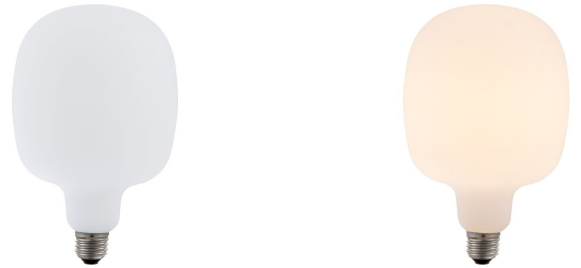

LF023800288

LED E27 Filament XXL T0120x198mm 230V
550Lm 6W 2500K 925 360° AC Matt White
Dimmable

Decorative, Matt White Premium

| General | |
|-----------------------|-------------|
| Eprel registration no | 831652 |
| Socket | E27 |
| Bulb shape | T0120 |
| Width | 120.00 mm |
| Depth | 120.00 mm |
| Height | 198.00 mm |
| Finish | Frosted |
| Colour | White |
| Body material | Glass |
| Lifespan | 25000 hours |
| Switches | 50000 |
| Beam angle | 360 ° |
| Dimmable | Yes |
| Degree of protection | IP20 |
| Net weight | 0.172 kg |
| Warranty | 2 years |

| LED | |
|-------------------------|---------------------------|
| Filament LED | Yes |
| LED type | Ceramic |
| Dimm type | Trailing and leading edge |
| Number of leds / sticks | 8 |
| Stick length | 38 mm |
| Stick mounting | BIG Nest |
| Colour consistency SDCM | SDCM6 |
| Dim to warm | No |
| Adjustable beam angle | No |