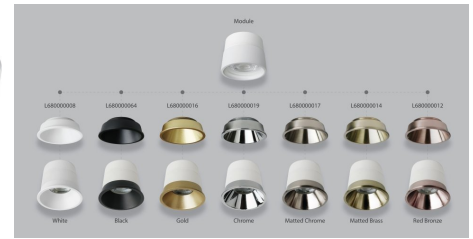

## L685625927

LED Deep-Deco Module Base Ceramic 43x31mm  
220-240V 580Lm 8W 2700K 927 36° AC  
Dimmable with 15cm Cable

### Specials & Projects, Deep-Deco Module Base

General		Energy	
Eprel registration no	2039311	Operating voltage	230 V
Socket	Wire Ended	Volt	220..240 V
Width	43.00 mm	Frequency	50..60 Hz
Depth	43.00 mm	Watt	8 W
Height	31.00 mm	Current type	AC
Finish	Clear	Power factor	0.5
Colour	Colourless	Energy efficiency class	F
Colour housing	White	Energy consumption	8 W
Body material	Ceramic	Lamp efficacy	72.50
Lifespan	50000 hours	LED	
Switches	50000	Filament LED	No
Beam angle	36 °	LED type	COB
Dimmable	Yes	Dimm type	Trailing and leading edge
Degree of protection	IP20	Number of leds / sticks	1
Net weight	0.057 kg	Colour consistency SDCM	SDCM5
Warranty	2 years	Dim to warm	No
		Adjustable beam angle	No
Light		Ordering details	
Kelvin	2700 K	L685625927	Quantity pc(s) EAN
Colour temp nr	927	Single package	1 8718739076051
Stable lumen	630 lm	Inner carton	50 18718739076058
Lumen 90 cone	580 lm	Outer carton	100 28718739076055
Luminous intensity	1200 cd		
Color Rendering Index (CRI)	90		