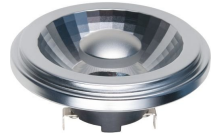

## L571535927

LED G53 AR111x47mm 12V 920Lm 15W  
2700K 927 35° AC/DC Grey Dimmable

**Specials & Projects, Spot G53 AR111 Dimmable Premium**

General		Energy	
Eprel registration no	831542	Operating voltage	12 V
Socket	G53	Volt	10..14 V
Bulb shape	AR111	Frequency	50..60 Hz
Width	111.00 mm	Watt	15 W
Depth	111.00 mm	Current type	AC/DC
Height	47.00 mm	Power factor	0.9
Finish	Clear	Energy efficiency class	G
Colour	Silver	Energy consumption	15 W
Colour housing	Grey	Lamp efficacy	61.33
Body material	Aluminium	<b>LED</b>	
Lifespan	25000 hours	Filament LED	No
Switches	30000	LED type	SMD
Beam angle	35 °	Dimm type	Trailing and leading edge
Dimmable	Yes	Number of leds / sticks	1
Degree of protection	IP20	Colour consistency SDCM	SDCM3
Net weight	0.159 kg	Dim to warm	No
Warranty	3 years	Adjustable beam angle	No

Light	
Kelvin	2700 K
Colour temp nr	927
Stable lumen	1080 lm
Lumen 90 cone	920 lm
Luminous intensity	1250 cd
Color Rendering Index (CRI)	92

Ordering details		
L571535927	Quantity pc(s)	EAN
Single package	1	8718739062313
Inner carton	10	18718739062310
Outer carton	50	28718739062317