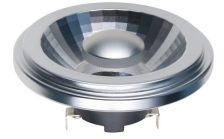

L571535927

LED G53 AR111x47mm 12V 920Lm 15W
2700K 927 35° AC/DC Grey Dimmable

Specials & Projects, Spot G53 AR111 Dimmable Premium

General		Energy	
Eprel registration no	831542	Operating voltage	12 V
Socket	G53	Volt	10..14 V
Bulb shape	AR111	Frequency	50..60 Hz
Width	111.00 mm	Watt	15 W
Depth	111.00 mm	Current type	AC/DC
Height	47.00 mm	Power factor	0.9
Finish	Clear	Energy efficiency class	G
Colour	Silver	Energy consumption	15 W
Colour housing	Grey	Lamp efficacy	61.33
Body material	Aluminium	LED	
Lifespan	25000 hours	Filament LED	No
Switches	30000	LED type	SMD
Beam angle	35 °	Dimm type	Trailing and leading edge
Dimmable	Yes	Number of leds / sticks	1
Degree of protection	IP20	Colour consistency SDCM	SDCM3
Net weight	0.159 kg	Dim to warm	No
Warranty	3 years	Adjustable beam angle	No

Light	
Kelvin	2700 K
Colour temp nr	927
Stable lumen	1080 lm
Lumen 90 cone	920 lm
Luminous intensity	1250 cd
Color Rendering Index (CRI)	92

Ordering details		
L571535927	Quantity pc(s)	EAN
Single package	1	8718739062313
Inner carton	10	18718739062310
Outer carton	50	28718739062317