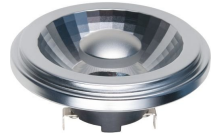

L571535927

LED G53 AR111x47mm 12V 920Lm 15W
2700K 927 35° AC/DC Grey Dimmable

Specials & Projects, Spot G53 AR111 Dimmable Premium

General		Energy	
Eprel registration no	831542	Operating voltage	12 V
Socket	G53	Volt	10..14 V
Bulb shape	AR111	Frequency	50..60 Hz
Width	111.00 mm	Watt	15 W
Depth	111.00 mm	Current type	AC/DC
Height	47.00 mm	Power factor	0.9
Finish	Clear	Energy efficiency class	G
Colour	Silver	Energy consumption	15 W
Colour housing	Grey	Lamp efficacy	61.33
Body material	Aluminium	LED	
Lifespan	25000 hours	Filament LED	No
Switches	30000	LED type	SMD
Beam angle	35 °	Dimm type	Trailing and leading edge
Dimmable	Yes	Number of leds / sticks	1
Degree of protection	IP20	Colour consistency SDCM	SDCM3
Net weight	0.159 kg	Dim to warm	No
Warranty	3 years	Adjustable beam angle	No

Light	
Kelvin	2700 K
Colour temp nr	927
Stable lumen	1080 lm
Lumen 90 cone	920 lm
Luminous intensity	1250 cd
Color Rendering Index (CRI)	92

Ordering details		
L571535927	Quantity pc(s)	EAN
Single package	1	8718739062313
Inner carton	10	18718739062310
Outer carton	50	28718739062317