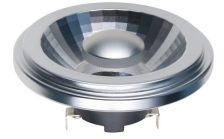

L571524927

LED G53 AR111x47mm 12V 920Lm 15W
2700K 927 24° AC/DC Grey Dimmable

Specials & Projects, Spot G53 AR111 Dimmable Premium

General		Energy	
Eprel registration no	831537	Operating voltage	12 V
Socket	G53	Volt	10..14 V
Bulb shape	AR111	Frequency	50..60 Hz
Width	111.00 mm	Watt	15 W
Depth	111.00 mm	Current type	AC/DC
Height	47.00 mm	Power factor	0.9
Finish	Clear	Energy efficiency class	G
Colour	Silver	Energy consumption	15 W
Colour housing	Grey	Lamp efficacy	61.33
Body material	Aluminium	LED	
Lifespan	25000 hours	Filament LED	No
Switches	30000	LED type	SMD
Beam angle	24 °	Dimm type	Trailing and leading edge
Dimmable	Yes	Number of leds / sticks	1
Degree of protection	IP20	Colour consistency SDCM	SDCM3
Net weight	0.162 kg	Dim to warm	No
Warranty	3 years	Adjustable beam angle	No

Light	
Kelvin	2700 K
Colour temp nr	927
Stable lumen	1080 lm
Lumen 90 cone	920 lm
Luminous intensity	3000 cd
Color Rendering Index (CRI)	92

Ordering details		
L571524927	Quantity pc(s)	EAN
Single package	1	8718739057524
Inner carton	10	18718739057521
Outer carton	50	28718739057528