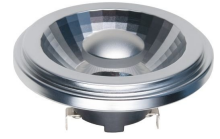

L571524927

LED G53 AR111x47mm 12V 920Lm 15W
2700K 927 24° AC/DC Grey Dimmable

Specials & Projects, Spot G53 AR111 Dimmable Premium

General		Energy	
Eprel registration no	831537	Operating voltage	12 V
Socket	G53	Volt	10..14 V
Bulb shape	AR111	Frequency	50..60 Hz
Width	111.00 mm	Watt	15 W
Depth	111.00 mm	Current type	AC/DC
Height	47.00 mm	Power factor	0.9
Finish	Clear	Energy efficiency class	G
Colour	Silver	Energy consumption	15 W
Colour housing	Grey	Lamp efficacy	61.33
Body material	Aluminium	LED	
Lifespan	25000 hours	Filament LED	No
Switches	30000	LED type	SMD
Beam angle	24 °	Dimm type	Trailing and leading edge
Dimmable	Yes	Number of leds / sticks	1
Degree of protection	IP20	Colour consistency SDCM	SDCM3
Net weight	0.162 kg	Dim to warm	No
Warranty	3 years	Adjustable beam angle	No

Light	
Kelvin	2700 K
Colour temp nr	927
Stable lumen	1080 lm
Lumen 90 cone	920 lm
Luminous intensity	3000 cd
Color Rendering Index (CRI)	92

Ordering details		
L571524927	Quantity pc(s)	EAN
Single package	1	8718739057524
Inner carton	10	18718739057521
Outer carton	50	28718739057528