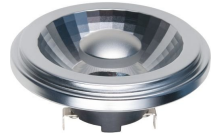

L571524927

LED G53 AR111x47mm 12V 920Lm 15W
2700K 927 24° AC/DC Grey Dimmable

**Specials & Projects, Spot G53 AR111
Dimmable Premium**

General		Energy	
Epel registration no	831537	Operating voltage	12 V
Socket	G53	Volt	10..14 V
Bulb shape	AR111	Frequency	50..60 Hz
Width	111.00 mm	Watt	15 W
Depth	111.00 mm	Current type	AC/DC
Height	47.00 mm	Power factor	0.9
Finish	Clear	Energy efficiency class	G
Colour	Silver	Energy consumption	15 W
Colour housing	Grey	Lamp efficacy	61.33
Body material	Aluminium	LED	
Lifespan	25000 hours	Filament LED	No
Switches	30000	LED type	SMD
Beam angle	24 °	Dimm type	Trailing and leading edge
Dimmable	Yes	Number of leds / sticks	1
Degree of protection	IP20	Colour consistency SDCM	SDCM3
Net weight	0.162 kg	Dim to warm	No
Warranty	3 years	Adjustable beam angle	No

Light	
Kelvin	2700 K
Colour temp nr	927
Stable lumen	1080 lm
Lumen 90 cone	920 lm
Luminous intensity	3000 cd
Color Rendering Index (CRI)	92

Ordering details		
L571524927	Quantity pc(s)	EAN
Single package	1	8718739057524
Inner carton	10	18718739057521
Outer carton	50	28718739057528