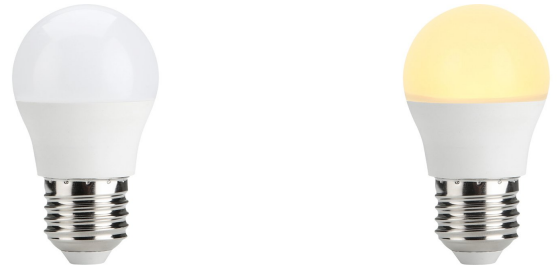

L277247037-2

LED E27 Ball G45x80mm 230V 470Lm 5W
2700K 827 240° AC Opal Dimmable

Household, General Dimmable

General		Energy		
Eprel registration no	2575476	Operating voltage	230 V	
Socket	E27	Volt	220..240 V	
Bulb shape	G45	Frequency	50..60 Hz	
Width	45.00 mm	Watt	5 W	
Depth	45.00 mm	Current type	AC	
Height	80.00 mm	Power factor	0.7	
Finish	Opal	Energy efficiency class	F	
Colour	White	Energy consumption	5 W	
Colour housing	White	Lamp efficacy	94.00	
Body material	Polycarbonat	LED		
Lifespan	25000 hours	Filament LED	No	
Switches	50000	LED type	SMD	
Beam angle	240 °	Dimm type	Trailing and leading edge	
Dimmable	Yes	Number of leds / sticks	6	
Degree of protection	IP20	Colour consistency SDCM	SDCM6	
Net weight	0.020 kg	Dim to warm	No	
Warranty	2 years	Adjustable beam angle	No	
Light		Ordering details		
Kelvin	2700 K	L277247037-2	Quantity pc(s)	EAN
Colour temp nr	827	Single package	1	8718739083974
Stable lumen	470 lm	Inner carton	10	18718739083971
Color Rendering Index (CRI)	80	Outer carton	100	28718739083978