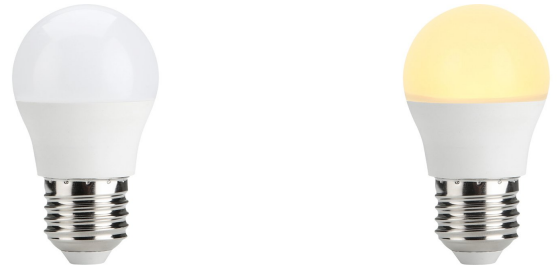

L277247037-2

LED E27 Ball G45x80mm 230V 470Lm 5W
2700K 827 240° AC Opal Dimmable

Household, General Dimmable

General	
Eprel registration no	2575476
Socket	E27
Bulb shape	G45
Width	45.00 mm
Depth	45.00 mm
Height	80.00 mm
Finish	Opal
Colour	White
Colour housing	White
Body material	Polycarbonat
Lifespan	25000 hours
Switches	50000
Beam angle	240 °
Dimmable	Yes
Degree of protection	IP20
Net weight	0.020 kg
Warranty	2 years

Energy	
Operating voltage	230 V
Volt	220..240 V
Frequency	50..60 Hz
Watt	5 W
Current type	AC
Power factor	0.7
Energy efficiency class	F
Energy consumption	5 W
Lamp efficacy	94.00

LED	
Filament LED	No
LED type	SMD
Dimm type	Trailing and leading edge
Number of leds / sticks	6
Colour consistency SDCM	SDCM6
Dim to warm	No
Adjustable beam angle	No