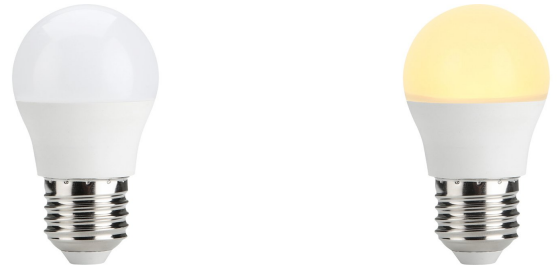

## L277247037-2

LED E27 Ball G45x80mm 230V 470Lm 5W  
2700K 827 240° AC Opal Dimmable

Household, General Dimmable

General		Energy		
Eprel registration no	2575476	Operating voltage	230 V	
Socket	E27	Volt	220..240 V	
Bulb shape	G45	Frequency	50..60 Hz	
Width	45.00 mm	Watt	5 W	
Depth	45.00 mm	Current type	AC	
Height	80.00 mm	Power factor	0.7	
Finish	Opal	Energy efficiency class	F	
Colour	White	Energy consumption	5 W	
Colour housing	White	Lamp efficacy	94.00	
Body material	Polycarbonat	<b>LED</b>		
Lifespan	25000 hours	Filament LED	No	
Switches	50000	LED type	SMD	
Beam angle	240 °	Dimm type	Trailing and leading edge	
Dimmable	Yes	Number of leds / sticks	6	
Degree of protection	IP20	Colour consistency SDCM	SDCM6	
Net weight	0.020 kg	Dim to warm	No	
Warranty	2 years	Adjustable beam angle	No	
Light		Ordering details		
Kelvin	2700 K	L277247037-2	Quantity pc(s)	EAN
Colour temp nr	827	Single package	1	8718739083974
Stable lumen	470 lm	Inner carton	10	18718739083971
Color Rendering Index (CRI)	80	Outer carton	100	28718739083978