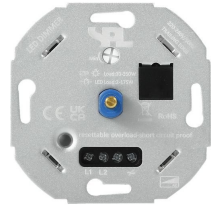

960175101

Dimmer Switch Leading/Trailing edge LED
2-175W/halogen-incandescent 10-350W

Accessories, Dimmer

General		Energy	
Width	70.60 mm	Operating voltage	230 V
Depth	43.00 mm	Volt	220..240 V
Height	70.63 mm	Frequency	50 Hz
Finish	Glossy	Watt	2..175 W
Colour	Aluminium	LED	
Body material	Metal	Dimm type	Trailing and leading edge
Degree of protection	IP20	Ordering details	
Net weight	0.050 kg	960175101	Quantity pc(s) EAN
Warranty	3 years	Single package	1 8718739066021
Dimmer model	Dimmer	Inner carton	10 18718739066028
Method of operation	Turn/push button	Outer carton	100 28718739066025
Transparant	No		

Remark

Min-Max Brightness / leading-trailing edge / Resettable overload-short circuit proof-indication light / Installation depth 25mm