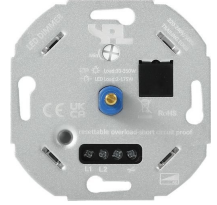

960175101

Dimmer Switch Leading/Trailing edge LED
2-175W/halogen-incandescent 10-350W

Accessories, Dimmer

General		Energy	
Width	70.60 mm	Operating voltage	230 V
Depth	43.00 mm	Volt	220..240 V
Height	70.63 mm	Frequency	50 Hz
Finish	Glossy	Watt	2..175 W
Colour	Aluminium	LED	
Body material	Metal	Dimm type	Trailing and leading edge
Degree of protection	IP20	Ordering details	
Net weight	0.050 kg	960175101	Quantity pc(s) EAN
Warranty	3 years	Single package	1 8718739066021
Dimmer model	Dimmer	Inner carton	10 18718739066028
Method of operation	Turn/push button	Outer carton	100 28718739066025
Transparant	No		

Remark

Min-Max Brightness / leading-trailing edge / Resettable overload-short circuit proof-indication light / Installation depth 25mm