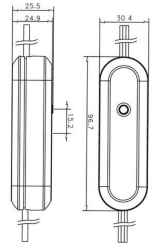

960000204

Push Cord Dimmer Trailing Edge LED
0-50W White

Accessories, Dimmer

General		Energy	
Width	96.70 mm	Operating voltage	230 V
Depth	25.00 mm	Volt	220..240 V
Height	31.00 mm	Frequency	50 Hz
Finish	Matt	Watt	1..50 W
Colour	White		
Body material	Plastic		
Degree of protection	IP20		
Net weight	0.025 kg		
Warranty	3 years		
Dimmer model	Dimmer		
Method of operation	Push button		
Transparant	No		
		LED	
		Dimm type	Trailing edge
		Ordering details	
		960000204	Quantity pc(s)
		Single package	1
		Inner carton	10
		Outer carton	100
		EAN	8718739061965
			18718739061962
			28718739061969