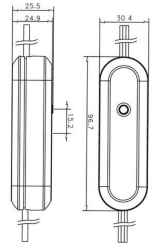

960000204

Push Cord Dimmer Trailing Edge LED
0-50W White

Accessories, Dimmer

General		Energy	
Width	96.70 mm	Operating voltage	230 V
Depth	25.00 mm	Volt	220..240 V
Height	31.00 mm	Frequency	50 Hz
Finish	Matt	Watt	1.50 W
Colour	White	LED	
Body material	Plastic	Dimm type	Trailing edge
Degree of protection	IP20	Ordering details	
Net weight	0.025 kg	960000204	Quantity pc(s)
Warranty	3 years	Single package	1
Dimmer model	Dimmer	Inner carton	10
Method of operation	Push button	Outer carton	100
Transparant	No	EAN	8718739061965
			18718739061962
			28718739061969