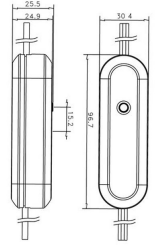

**960000204**

Push Cord Dimmer Trailing Edge LED  
0-50W White

**Accessories, Dimmer**

General		Energy	
Width	96.70 mm	Operating voltage	230 V
Depth	25.00 mm	Volt	220..240 V
Height	31.00 mm	Frequency	50 Hz
Finish	Matt	Watt	1..50 W
Colour	White		
Body material	Plastic		
Degree of protection	IP20		
Net weight	0.025 kg		
Warranty	3 years		
Dimmer model	Dimmer		
Method of operation	Push button		
Transparant	No		
		LED	
		Dimm type	Trailing edge
		Ordering details	
		960000204	Quantity pc(s)
		Single package	1
		Inner carton	10
		Outer carton	100
		EAN	
			8718739061965
			18718739061962
			28718739061969