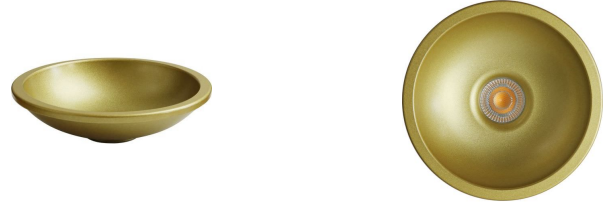

L680000916

Deep-Deco Ring ES111 111x30mm Goud  
Aluminium

Specials & Projecten, Deep-Deco Ring  
ES111

General		Energy		
Width	111.00 mm			
Depth	111.00 mm			
Height	30.00 mm			
Body material	Aluminium			
Degree of protection	IP20			
Net weight	0.094 kg			
Warranty	2 years			
		LED		
		Adjustable beam angle	No	
		Ordering details		
L680000916	Quantity pc(s)	EAN		
Single package	1	8718739073029		
Outer carton	100	28718739073023		